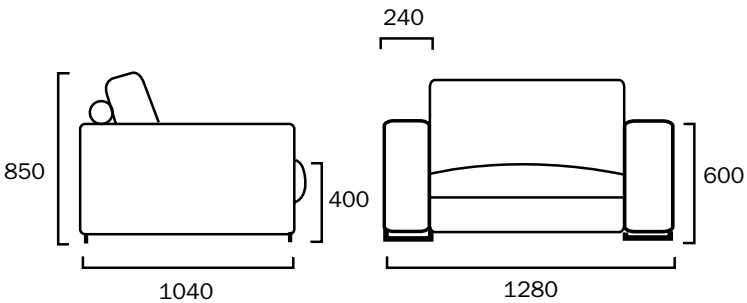

## Product guide

Spoil yourself with the ultimate in luxury seating. Loft is a truly classic design created with structural integrity and supreme comfort in mind. Choose from a full modular system or conventional sofas. The back cushions feature detachable back support rolls which can be added or subtracted to suit individual support requirements. Seat cushions can be large or small to suit your lifestyle and available space. You can even nominate the seat depth, opting for standard sizes (1050mm or 1250mm) or have the seat depth custom designed.